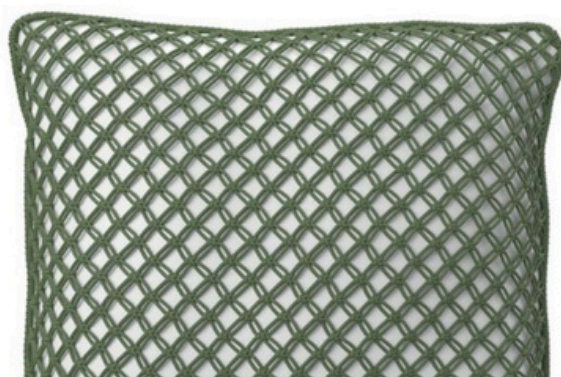

TP003
VINTAGE CARPET
GREY 160x220

TP004
VINTAGE CARPET
MULTICOLOR 160x213

TP001
TEXAS CARPET
200 X300

TP005
VINTAGE CARPET
ORIENTAL 160x213

cushion

Cushions

CS003 - TEXAS JUTE PILLOW 40X40

CS001 -GREEN LADY PILLOW 50X50