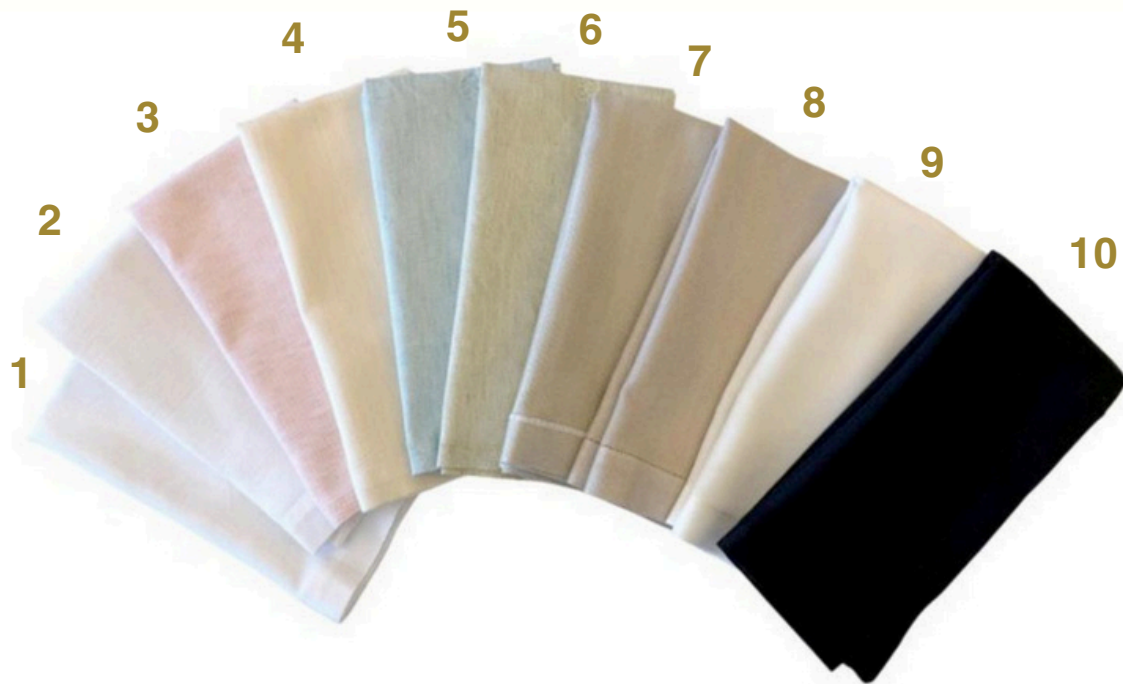

Tablecloths